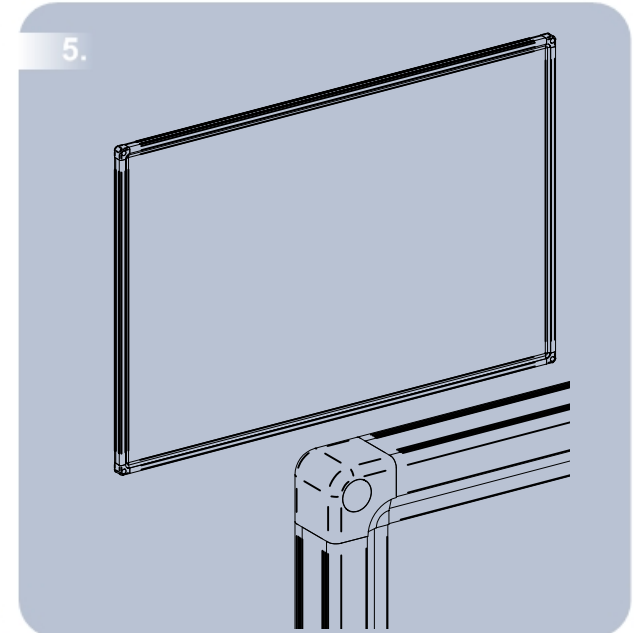

F-Boards Mounting

Quickstart Installation Guide

4x45 mm.

6x30 mm.

1.

2.

3.

4.

5.

PolyVision A/S
Krogagervej 2
DK-5240 Odense NOE
Denmark
Tel: +45 66 10 90 30