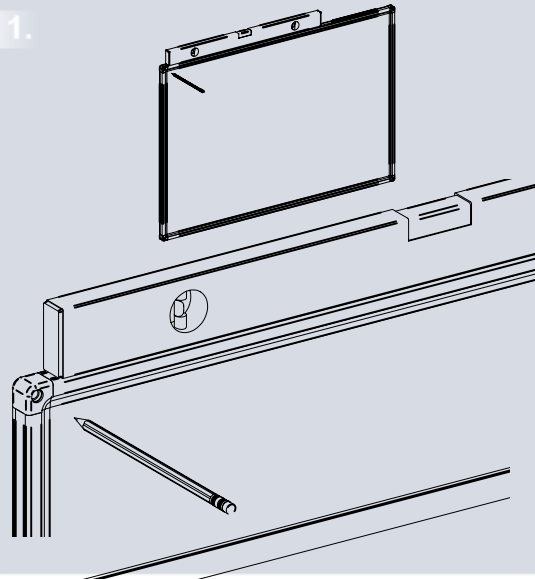

F-Boards Mounting

Quickstart Installation Guide

4x45 mm.

6x30 mm.

1.

2.

3.

4.