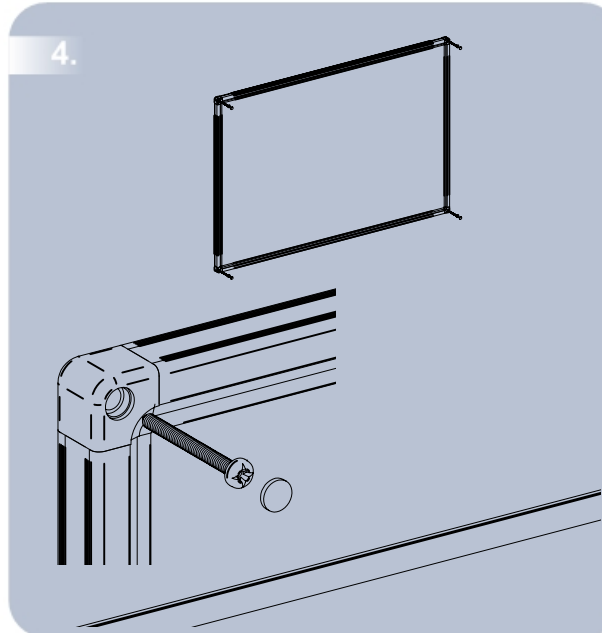

F-Boards Mounting

Quickstart Installation Guide

4x45 mm.

6x30 mm.

1.

2.

3.

4.